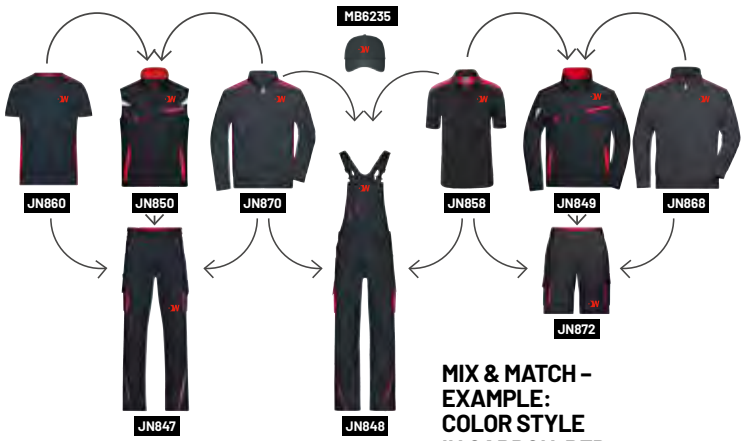

**MIX & MATCH -
EXAMPLE:
COLOR STYLE
IN CARBON-RED**